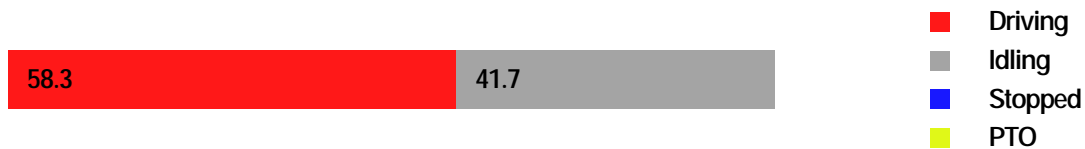

Time Analysis

General Operation

Total Fuel	190 litres	Fuel per 100kms	52 litres	Kms Per Litre	1.916
PTO Time	00:00:00	PTO Fuel	0 litres	PTO Dist	0 kms